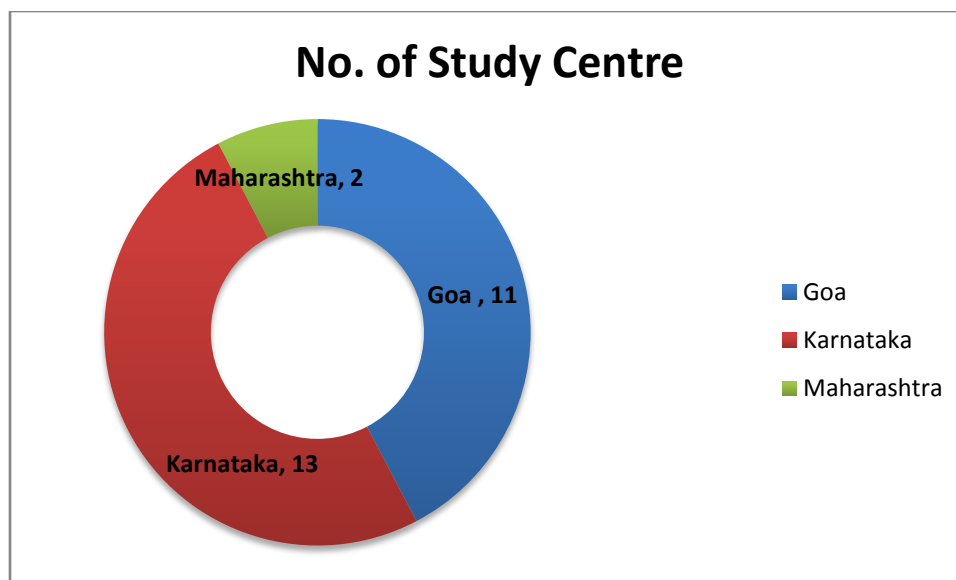

State wise and District wise distribution of study centers:

Table 2 explains State wise and District wise distribution of study centers. Out of 26 study centers, 9 are regular study centres, 15 are Programme study centres and 2 special study centres.

In the State of Goa, out of 11 study centres, 3 are regular study centers, 6 are programme study centres and 2 are special study centres.

In the State of Karnataka, out of 13 study centres, 5 are regular study centers and 8 are programme study centres . No special study centers exists in the state of Karnataka

In the State of Maharashtra out of 2 study centres, 1 is regular study center and 1 is programme study centres . No special study centers exists in the state of Karnataka.

Table 2:

STATE WISE AND DISTRICT WISE DISTRIBUTION OF STUDY CENTRES

Sl.No.	State wise distribution of Districts	Regular SC	PSC	SSC
A	Goa State			
	District Name:			
i)	North Goa	02	02	01
ii)	South Goa	01	01	01
B	Karnataka			
	District Name:			
i)	Belgaum	02	04	-